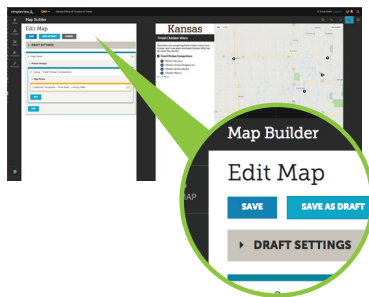

### 1 CREATE

Create your map and place your color-designated-point-of-interest markers.

## Printable

- Offer print maps to visitors in your visitor center, as a seasonal addition to your visitor guide, as part of your meeting planner toolkits, through hotels, event centers, and local attractions/businesses.
- Provide meeting and event attendees with an easy-to-use print map of your venue and its surrounding businesses and activities.
- Include a QR code so viewers can also access the interactive web version of the map.
- Print directly to your printer or print to a PDF.