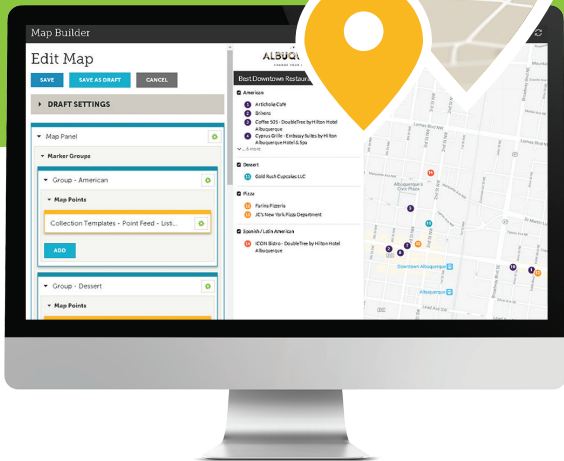

# Map Publisher

[ REMASTERED ]

**DESTINATION | LEISURE ACTIVITIES MAPS:** Hiking trails; brewery tours; walking tours; restaurant week maps; bike maps

## Online & Interactive

- Embed your map on destination website pages, displaying relevant editorial content like local hiking trails.
- Map users interact with online maps on any device—desktop, laptop, tablet, mobile phone—viewing their current location plus descriptions, distance, and directions to places of interest, with clickable websites and phone numbers (on a mobile).
- Maps can visualize editorial content, not just show static points.

## Printable

- Offer print maps to visitors in your visitor center, as a seasonal addition to your visitor guide, as part of your meeting planner toolkits, through hotels, event centers, and local attractions/businesses.
- Provide meeting and event attendees with an easy-to-use print map of your venue and its surrounding businesses and activities.
- Include a QR code so viewers can also access the interactive web version of the map.
- Print directly to your printer or print to a PDF.