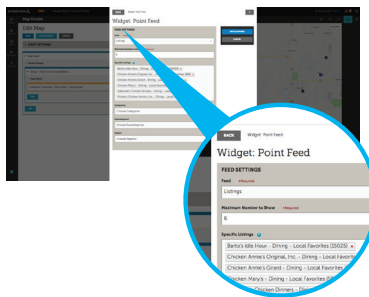

## Digital & Print Map Maker for Meetings, Events, and Destinations

Map Publisher empowers DMOs, meeting planners, and members/partners to create their own customized, branded event and destination maps to display online and print. **It's easy:**

### 1 CREATE

Create your map and place your color-designated-point-of-interest markers.

### PULL DESCRIPTIONS

Pull descriptions from your Simpleview CRM or CMS listings, then add images and branding.

## Printable

- Offer print maps to visitors in your visitor center, as a seasonal addition to your visitor guide, as part of your meeting planner toolkits, through hotels, event centers, and local attractions/businesses.
- Provide meeting and event attendees with an easy-to-use print map of your venue and its surrounding businesses and activities.
- Include a QR code so viewers can also access the interactive web version of the map.
- Print directly to your printer or print to a PDF.