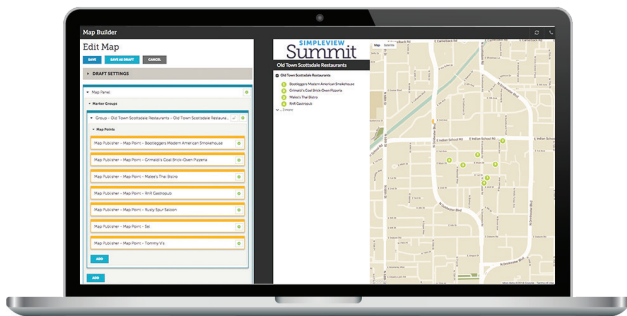

Q: HOW WOULD MY STAFF, MEMBERS AND PARTNERS USE MAP PUBLISHER?

A: MAP SIGHTSEEING TOURS FOR LEISURE TRAVELERS, RELEVANT BUSINESSES AND SERVICES FOR MEETING PLANNERS, AND MORE.

From Visitor Services to Convention Services, many DMO departments can use Simpleview's Map Publisher Remastered to assist customers and local businesses. Create maps for custom sightseeing tours, find restaurants near an upcoming convention venue, or provide a list of the top-rated hotels in the city. Partners and members can also build their own custom maps if you provide them with access to Map Publisher. It is truly easy to design and develop your own maps, providing helpful and interactive visuals around marketing and sales campaigns.

Q: I WANT TO DEVELOP HUNDREDS OF MAPS. IS THIS POSSIBLE WITH MAP PUBLISHER?

A: YES.

You'll have unlimited map creation and sharing functionalities for a one time set-up fee and annual fee. You can print maps to any size of paper, from 8.5" x 11" to poster size.

Q: WHAT'S THE DIFFERENCE BETWEEN MAP PUBLISHER REMASTERED AND MAP PUBLISHER + MICROMAPS OR OTHER MAP TOOLS?

A: MAP PUBLISHER REMASTERED IS A NEW SOLUTION OFFERING GREATER EFFICIENCY AND VALUE.

Simpleview has always respected and relied on customer and industry advisor input to advance our products and services. Inspired by a previous Simpleview product combination and valuable DMO feedback, Map Publisher Remastered takes the capabilities of our former products (creating and editing maps), improves on some of those competencies to provide greater convenience and value (easier embedding to web pages; leveraging CMS listings for map descriptions and CMS-style widgets for map creation), and adds new features (high print quality; convenient interaction with Simpleview CRM member/partner categories; easy to add non-CRM custom points) that greatly boost your marketing opportunities. User research was conducted to make sure Map Publisher Remastered is user-friendly for meeting attendees, tourists, and more.