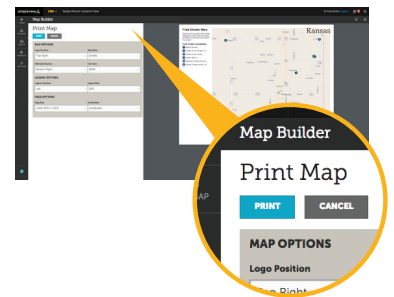

### PULL DESCRIPTIONS

Pull descriptions from your Simpleview CRM or CMS listings, then add images and branding.

### SHARE + PRINT

Embed a map on a web page, or print branded maps that connect to the web via QR code to offer interactive features.

**MEETING | EVENT MAPS:** Conference maps; festival maps; sports tournament maps

## Printable

- Offer print maps to visitors in your visitor center, as a seasonal addition to your visitor guide, as part of your meeting planner toolkits, through hotels, event centers, and local attractions/businesses.
- Provide meeting and event attendees with an easy-to-use print map of your venue and its surrounding businesses and activities.
- Include a QR code so viewers can also access the interactive web version of the map.
- Print directly to your printer or print to a PDF.